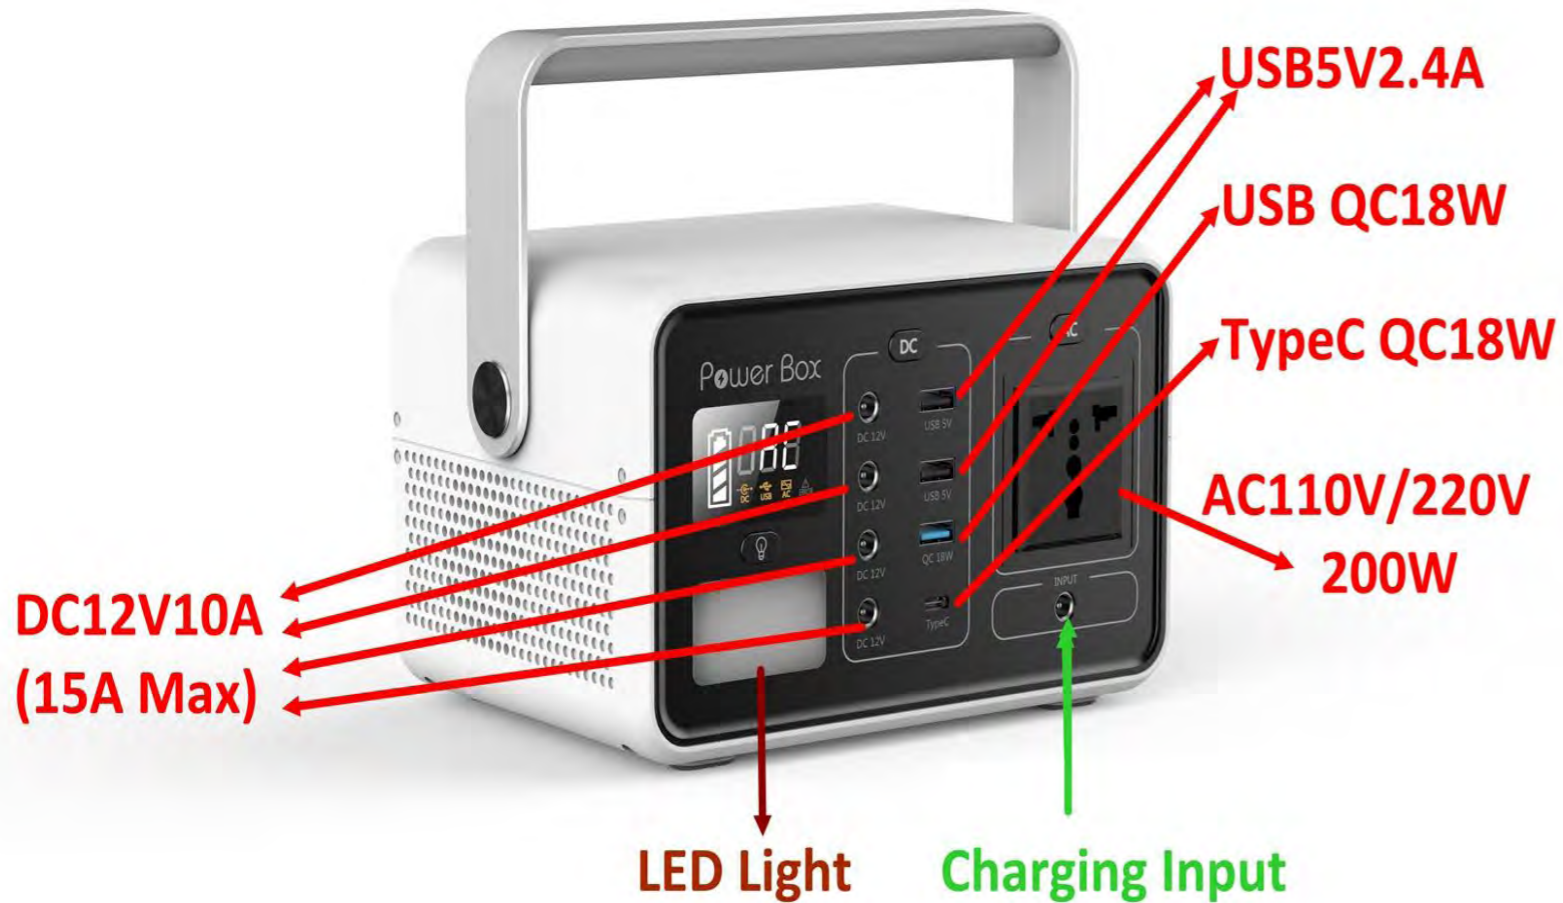

Outputs:

- 1.AC: 200W 110V/220V
- 2.DC: 9-12.6V 10A (15A Max)
- 3.USB: 5V 2.4A
- 4.USB QC3.0: 18W
- 5.Type-C QC3.0: 18W

Input:

15V3A

LED Light:

Light/Blink/SOS

LED Lighting

Lithium Power Generator T200: LED Flashlight