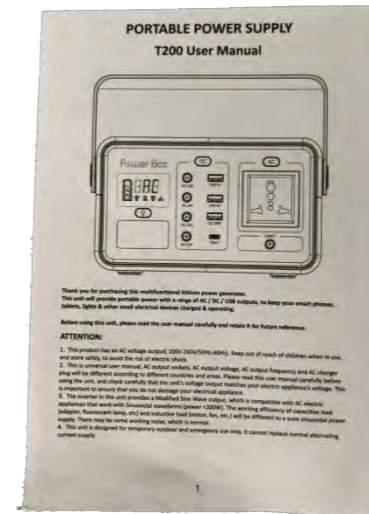

User Manual